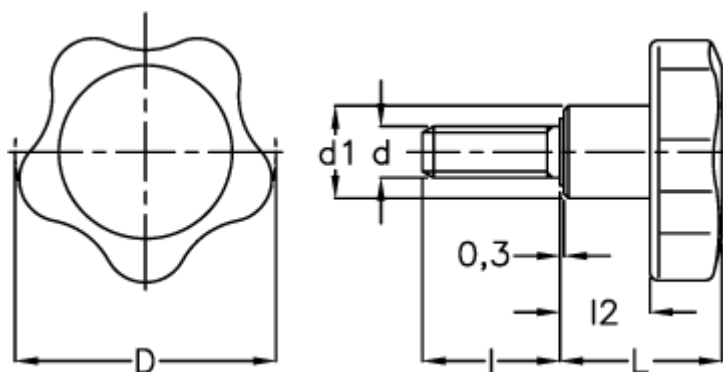

Data Sheet

Article number: 2302166481

Description: E+G Lobe knobs
VC.692/50 p-M10x20

Measures

D	= 50
d1	= 18
d 6g	= M10
l	= 20
L	= 31
l2	= 17